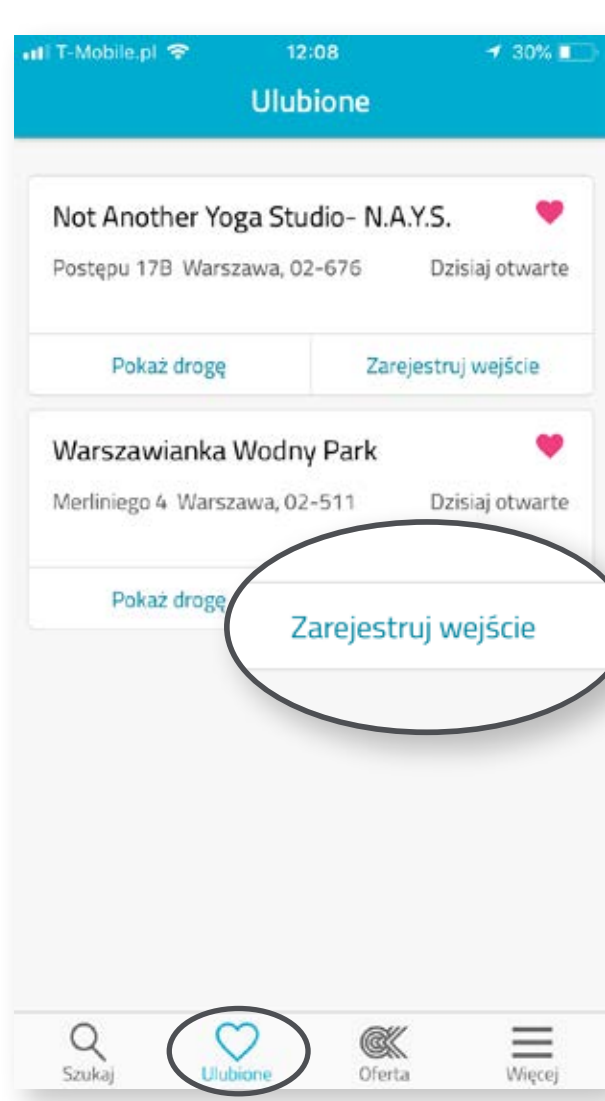

sms

Show the return SMS at the reception desk. And that's all!

Add the Facility to favorites if you visit it frequently – you will register your entry even faster!

add Facility to favorites