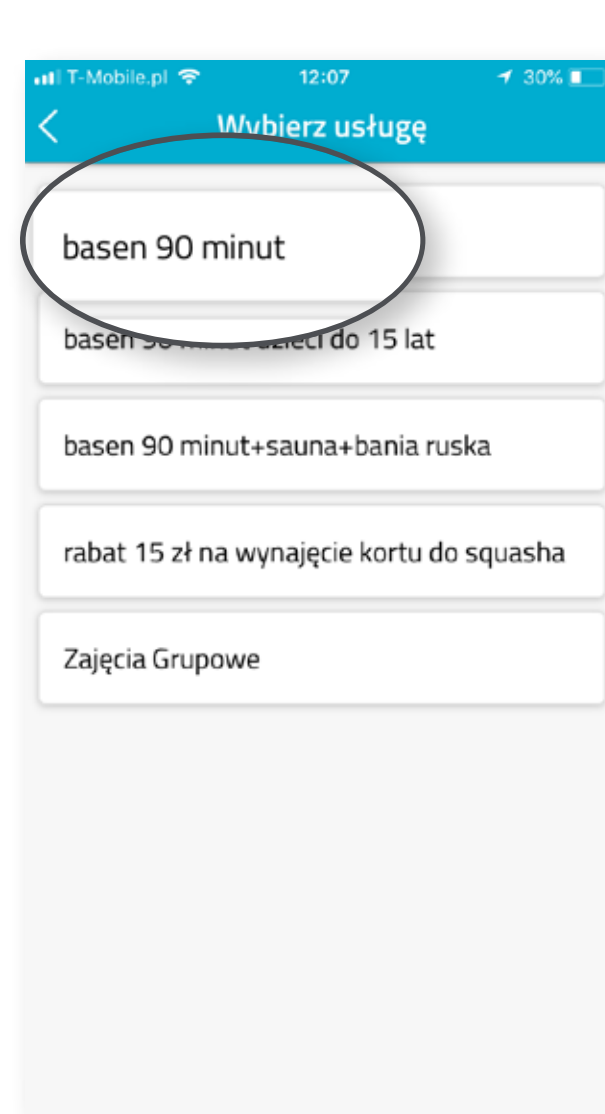

2. Select the service you wish to use