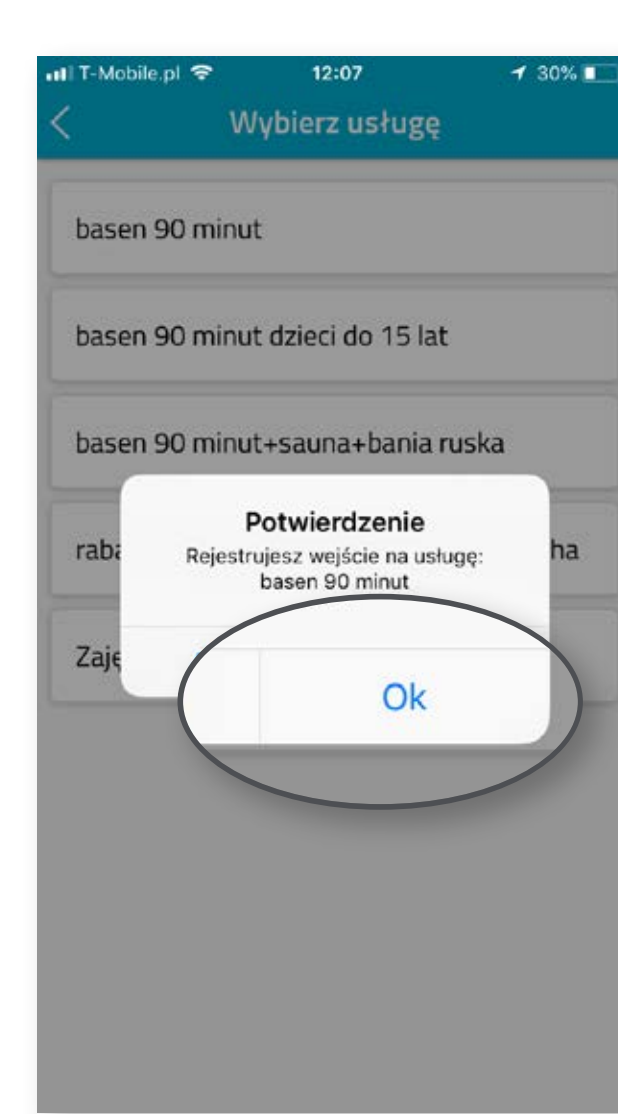

3. Confirm registration and click REGISTER