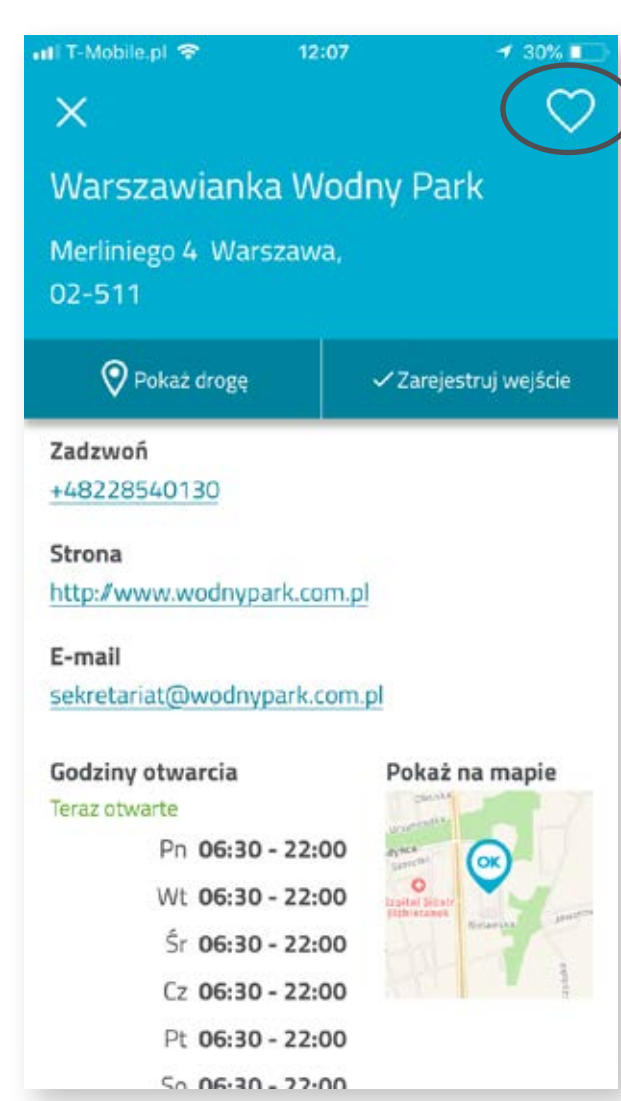

sms

Show the return SMS at the reception desk. And that's all!

Add the Facility to favorites if you visit it frequently – you will register your entry even faster!

add Facility to favorites