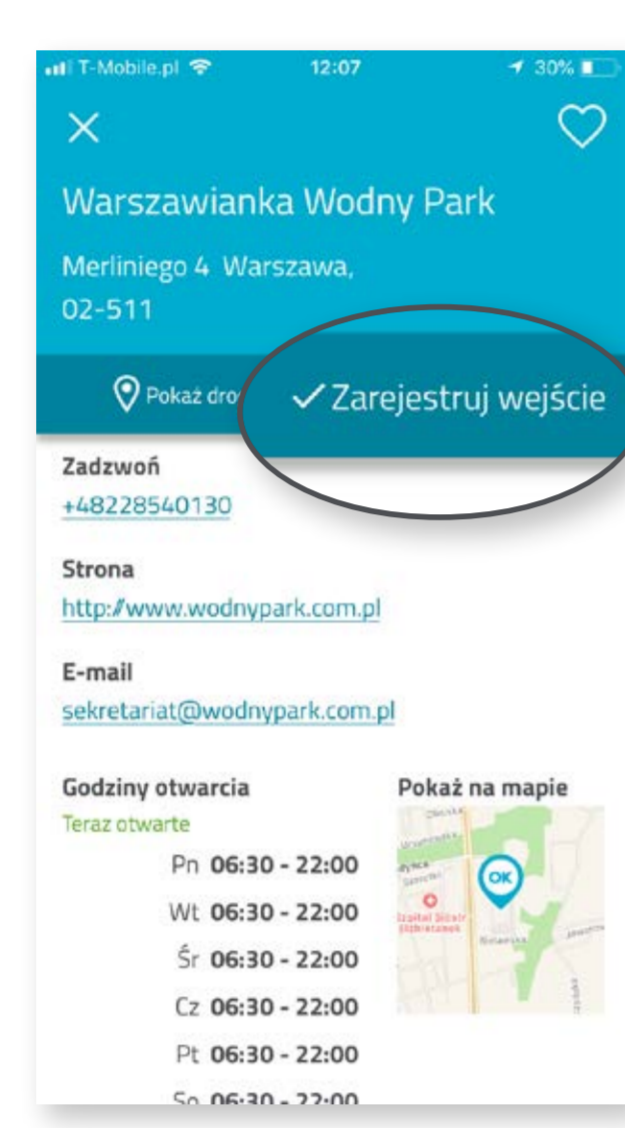

OK System Sports Packages HOW TO USE

You will receive a welcome SMS

Witamy w OK System! Twój pakiet FIT&more będzie aktywny od dnia rrrr-mm-dd*. Instrukcja korzystania: www.oksystem.pl/instrukcja.

* Check if your package is active – send SMS "PACKAGE" to 661 000 556. If the package is active, you can start enjoying it.

Entry registration

a) Entry by SMS

Send SMS (fee according to the operator's tariff) to **661 000 556** entering the code of service you wish to use.

You can get the service code at the Facility reception desk or in the mobile application OK System.

TY

12345

OK SYSTEM: 5555 Witaj!
Zanotowano wejście do: 12345

SMS

Show the return SMS at the reception desk and enjoy the selected service!

b) Entry by OK System application

Download the application to your mobile phone and register entry even faster!

Provide you mobile phone number or selected the package you have – all Facilities available for your Package will be displayed.

1. Find your Facility ENTRANCE