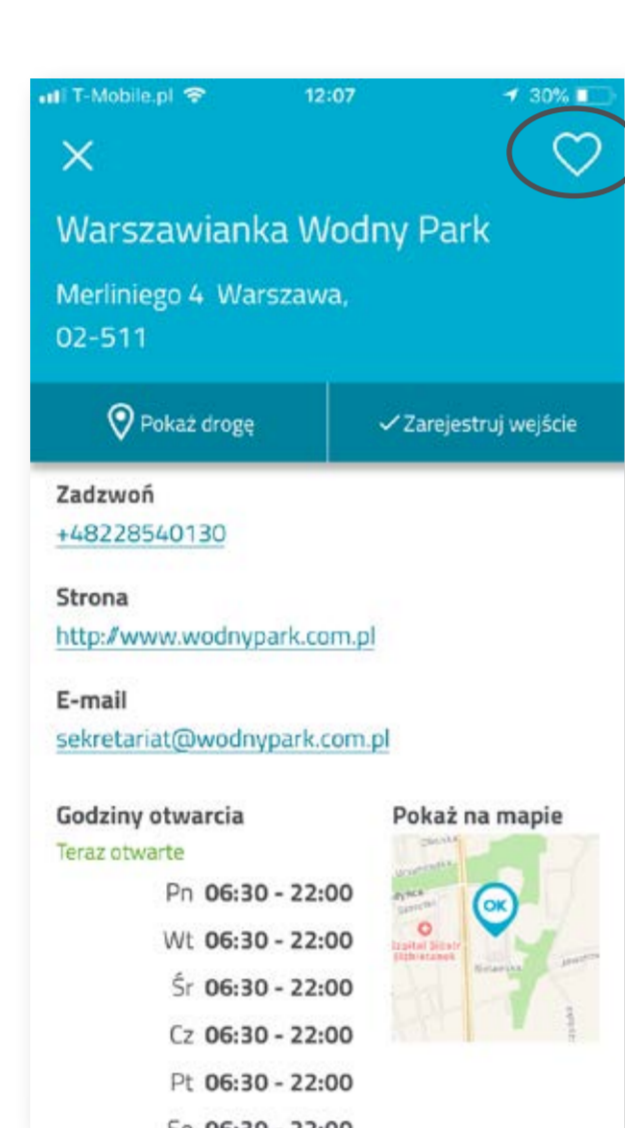

SMS

Show the return SMS at the reception desk. And that's all!

Add the Facility to favorites if you visit it frequently – you will register your entry even faster!

add Facility to favorites

Application available at:

Facility search: www.oksystem.pl/oferta/firmowy

Helpful SMS commands

Send SMS to **661 000 556**

Check if the package is active:

TY

pakiet

Twój pakiet FIT&more Open jest aktywny. Zapraszamy do korzystania!

Check the remaining number of entries:

TY

ile

Pozostało 5 wejść do dnia rrrr-mm-dd.

To cancel incorrectly registered entry:

TY

rezygnuje

Anulowano wejście do: 12345

How to download special issues

Get access to knowledge - enjoy access to experts' advice

Log on www.pakietyoksystem.pl/login, go to FIT&more and download the special issue that may be of interest to you.