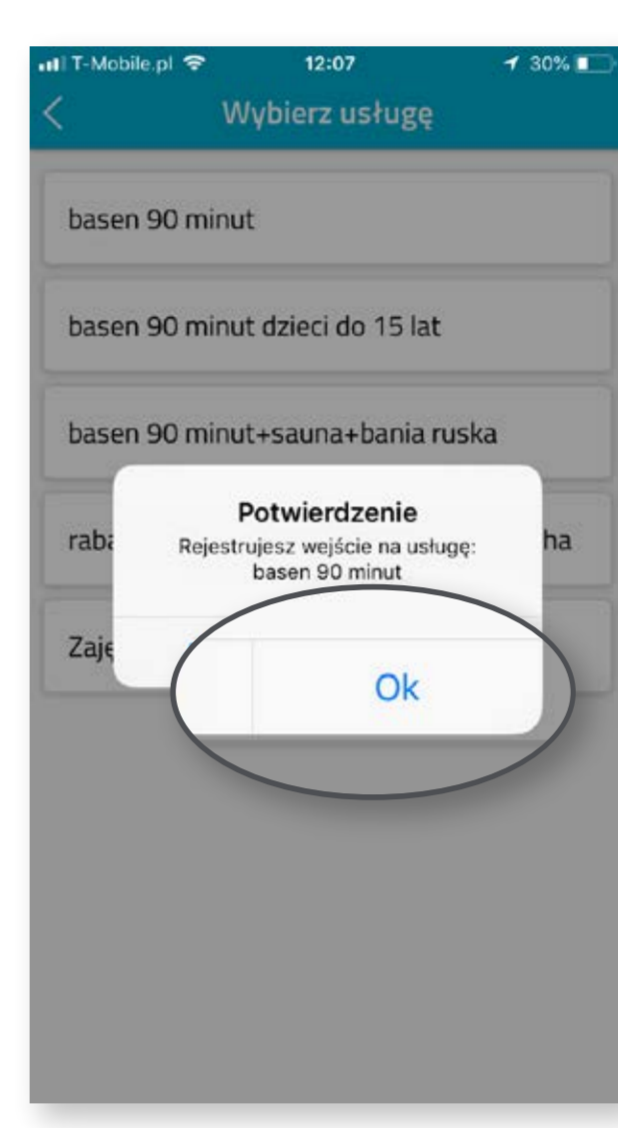

3. Confirm registration and click REGISTER