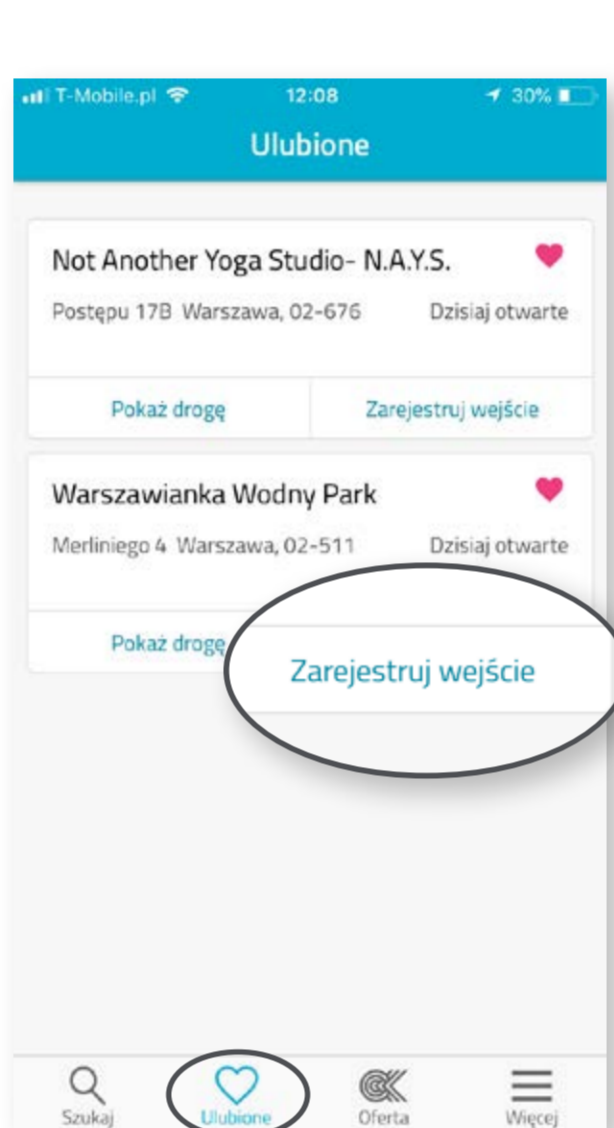

SMS

Show the return SMS at the reception desk. And that's all!

Add the Facility to favorites if you visit it frequently – you will register your entry even faster!

add Facility to favorites

Application available at:

Facility search: www.oksystem.pl/oferta/firmowy

Helpful SMS commands

Send SMS to **661 000 556**

Check if the package is active:

TY

pakiet

Twój pakiet FIT&more Open jest aktywny. Zapraszamy do korzystania!

Check the remaining number of entries:

TY

ile

Pozostało 5 wejść do dnia rrrr-mm-dd.

To cancel incorrectly registered entry:

TY

rezygnuje

Anulowano wejście do: 12345

How to download special issues

Get access to knowledge - enjoy access to experts' advice

Log on www.pakietyoksystem.pl/login, go to FIT&more and download the special issue that may be of interest to you.