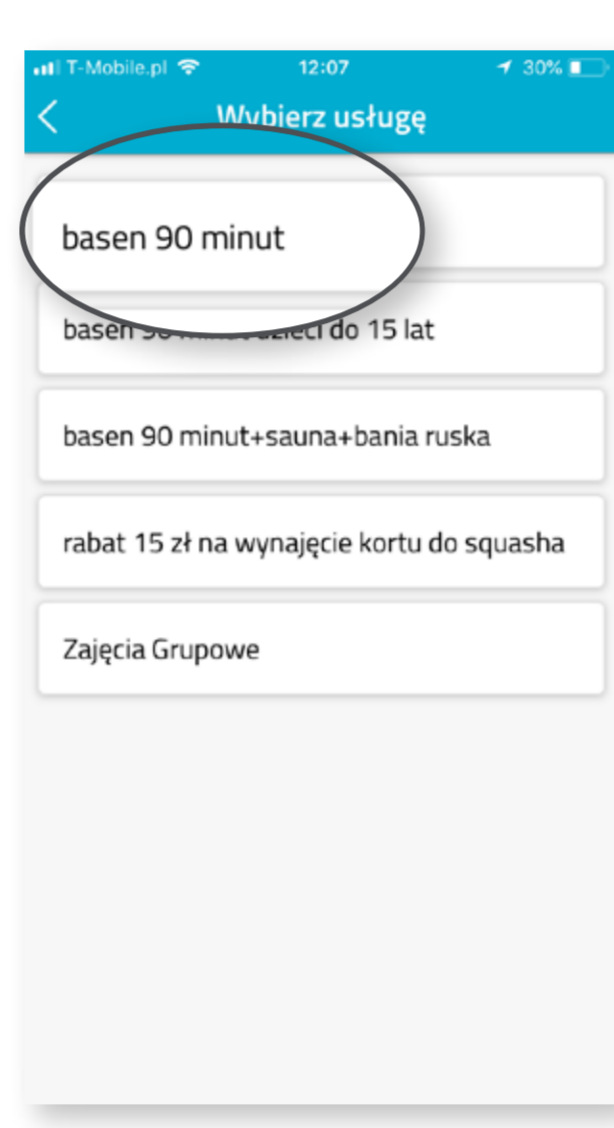

2. Select the service you wish to use